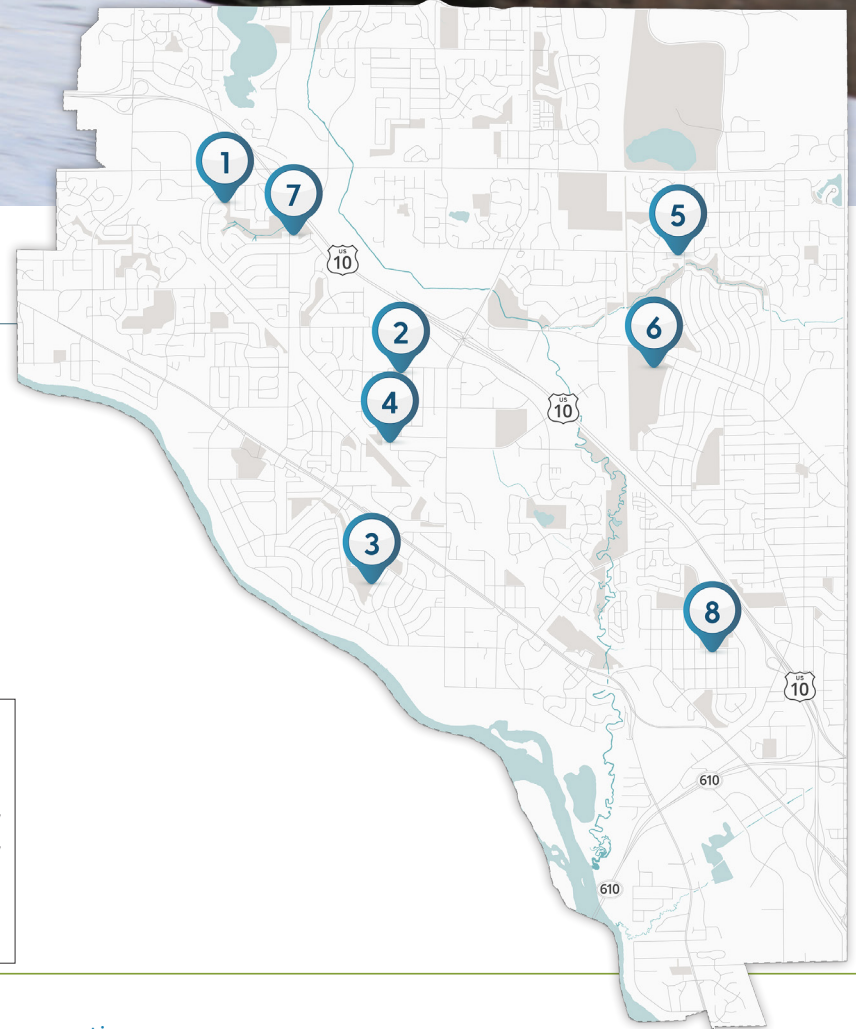

# WINTER IN Coon Rapids

Hockey Rink

Sledding Hill

Pleasure Rink

Warming House

**1** Marshland Park ❄️  
11702 Xeon Blvd.

**2** Peppermint Stick Park ❄️  
11480 Raven St.

**3** Riverview Park 🏂❄️🛷🏠  
2420 105th Ave.

**4** Rockslide Park ❄️  
11200 Swallow St.

**5** Sand Creek Elementary ❄️  
12156 Olive St.

**6** Sand Creek Park 🏂🛷🏠  
1008 Northdale Blvd.

**7** Thorpe Park 🏂❄️🛷🏠  
2691 Carlson Dr.

**8** Wintercrest Park 🏂❄️🛷🏠  
10300 Woodcrest Dr.

While warming houses are open specific hours,  
outdoor rinks are open during normal park hours,  
5 a.m. to 10 p.m.

**Community strength...** for generations

[coonrapidsmn.gov](http://coonrapidsmn.gov)